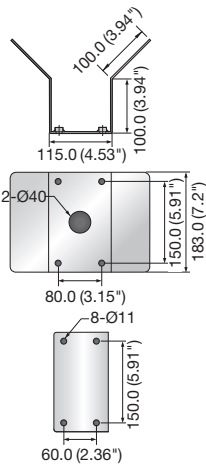

* The latest product information / specification can be found at www.samsungsecurity.com

Dimensions

Unit : mm (inch)

SBP-300CM

SBP-300LM

SBP-300PM

SBP-300KM

SBP-300HM1