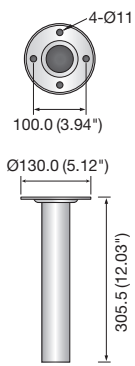

* The latest product information / specification can be found at www.samsungsecurity.com

Dimensions

Unit : mm (inch)

SBP-300CM