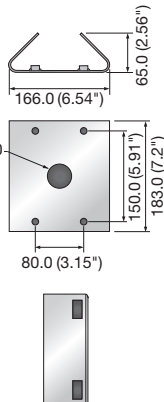

* The latest product information / specification can be found at www.samsungsecurity.com

Dimensions

Unit : mm (inch)

SBP-300CM

SBP-300LM

SBP-300PM

SBP-300KM

SBP-300HM1