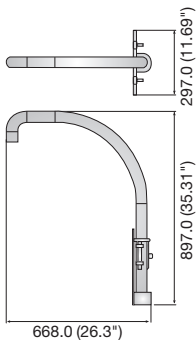

* The latest product information / specification can be found at www.samsungsecurity.com

Dimensions

Unit : mm (inch)

SBP-300CM

SBP-300LM

SBP-300PM

SBP-300KM

SBP-300HM1