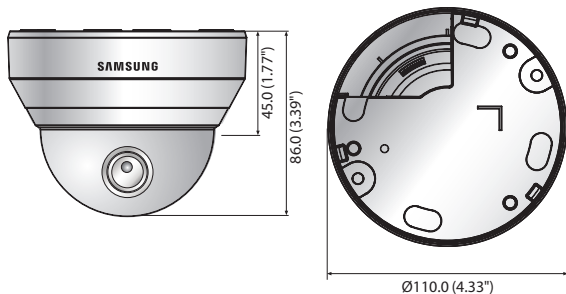

Dimensions

Unit : mm (inch)