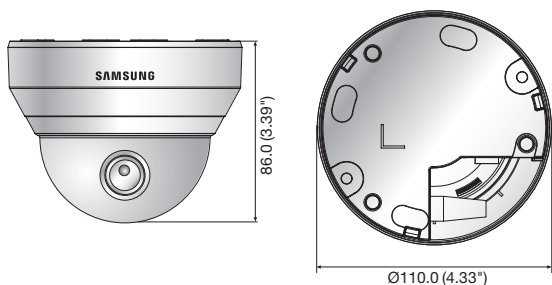

SND-L6012

2Megapixel Full HD Network Dome Camera

Key Features

- Max. 2M (1920 x 1080) resolution
- 2.8mm fixed lens
- 0.15Lux@F1.8 (Color), 0.15Lux@F1.8 (B/W)
- 30fps@all resolutions (H.264)
- H.264, MJPEG dual codec, Multiple streaming
- Motion detection, Tampering
- micro SD/SDHC memory slot, PoE
- Hallway view support (Rotate 90°/270°)
- LDC support (Lens Distortion Correction)

Dimensions

Unit : mm (inch)

Accessories (Optional)

SBP-301HM7 SBP-300LM SBP-300CM SBP-300WM1 SBP-300WM SBP-300B SBP-300PM SBP-300KM

* Data recorded on an SD memory card may be lost or damaged by data access during power-off, mechanical shock, memory card detachment, or other operations. Data loss or damage can also occur when a memory card reaches end of life, which varies according to operational conditions. No guarantee is given against damage (including passive damage).